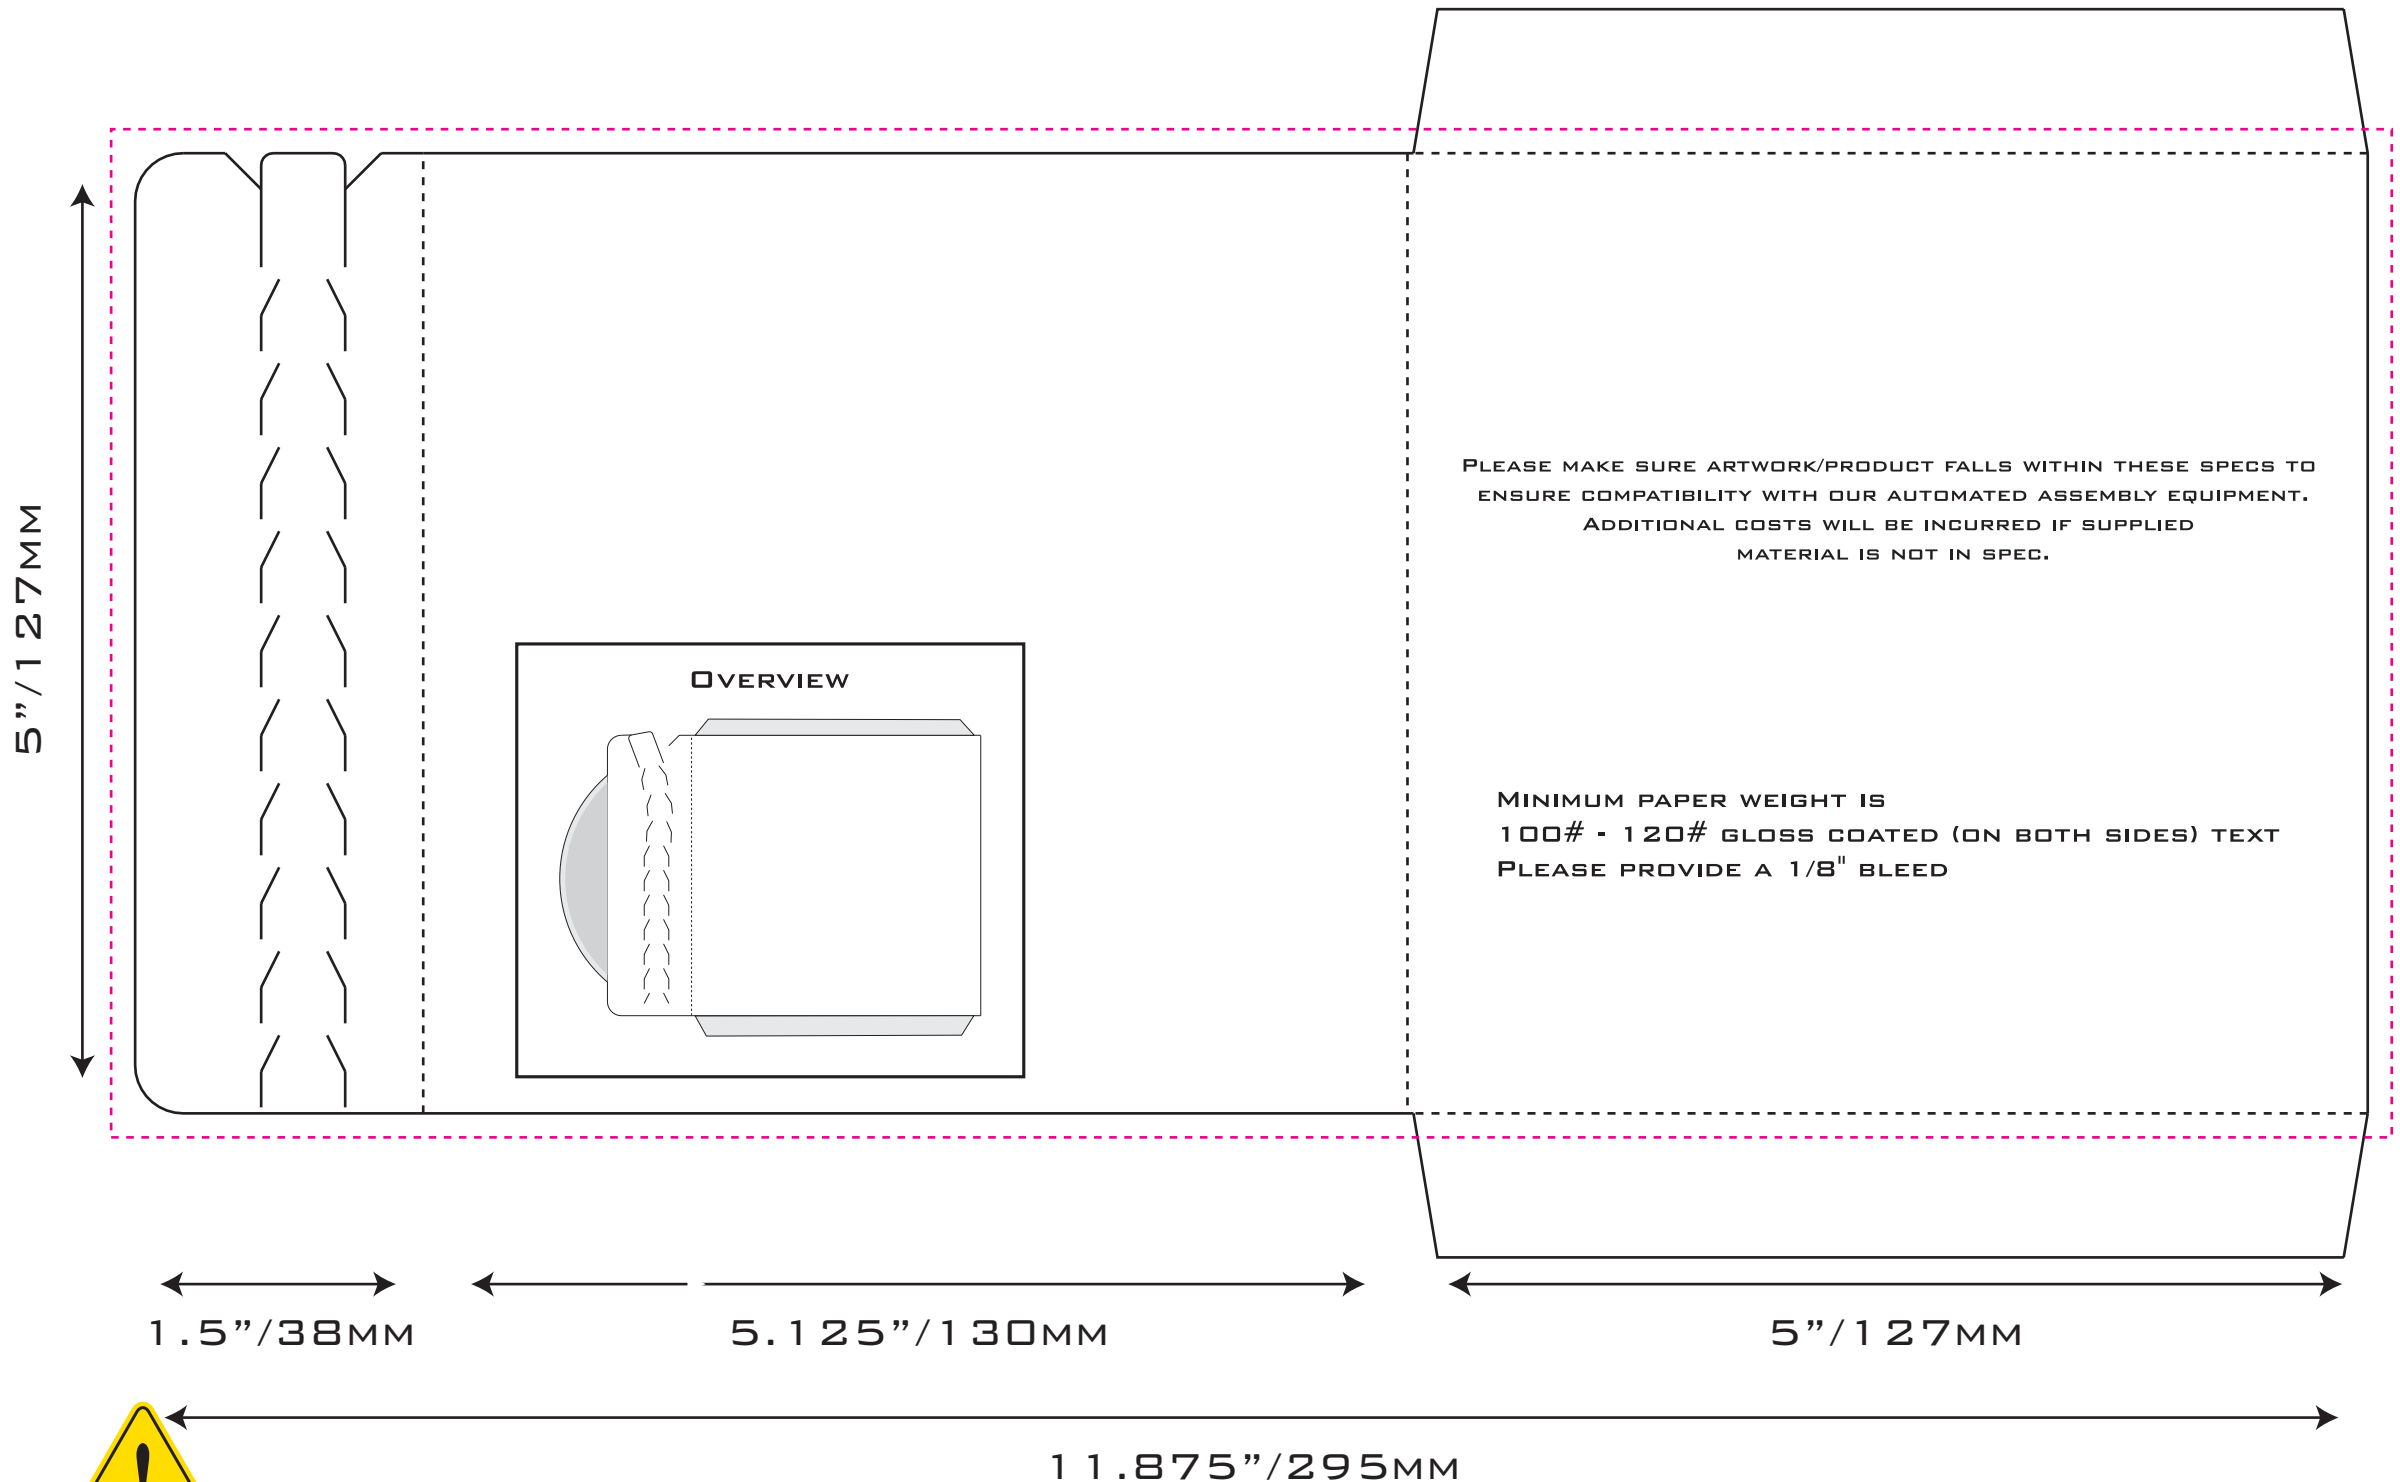

CD #115 SLEEVE

GREAT LAKES

MEDIA
TECHNOLOGY, INC.

WWW.GLMT.COM

***PLEASE NOTE:**

THIS TEMPLATE IS FULLY EDITABLE WHEN OPENED IN ADOBE ILLUSTRATOR. IF OPENING IN PHOTOSHOP MAKE SURE THE RESOLUTION IS SET TO 300. PLEASE KEEP THE TEMPLATE AS A SEPARATE LAYER. DO NOT EMBED THE TEMPLATE IN YOUR PHOTOSHOP FILE.

MINIMUM PAPER WEIGHT IS 15 POINT C1S. PLEASE PROVIDE A 1/8" BLEED.

PLEASE MAKE SURE ARTWORK/PRODUCT FALLS WITHIN THESE SPECS TO ENSURE COMPATIBILITY WITH OUR AUTOMATED ASSEMBLY EQUIPMENT. ADDITIONAL COSTS WILL BE INCURRED IF SUPPLIED MATERIAL IS NOT WITHIN SPEC