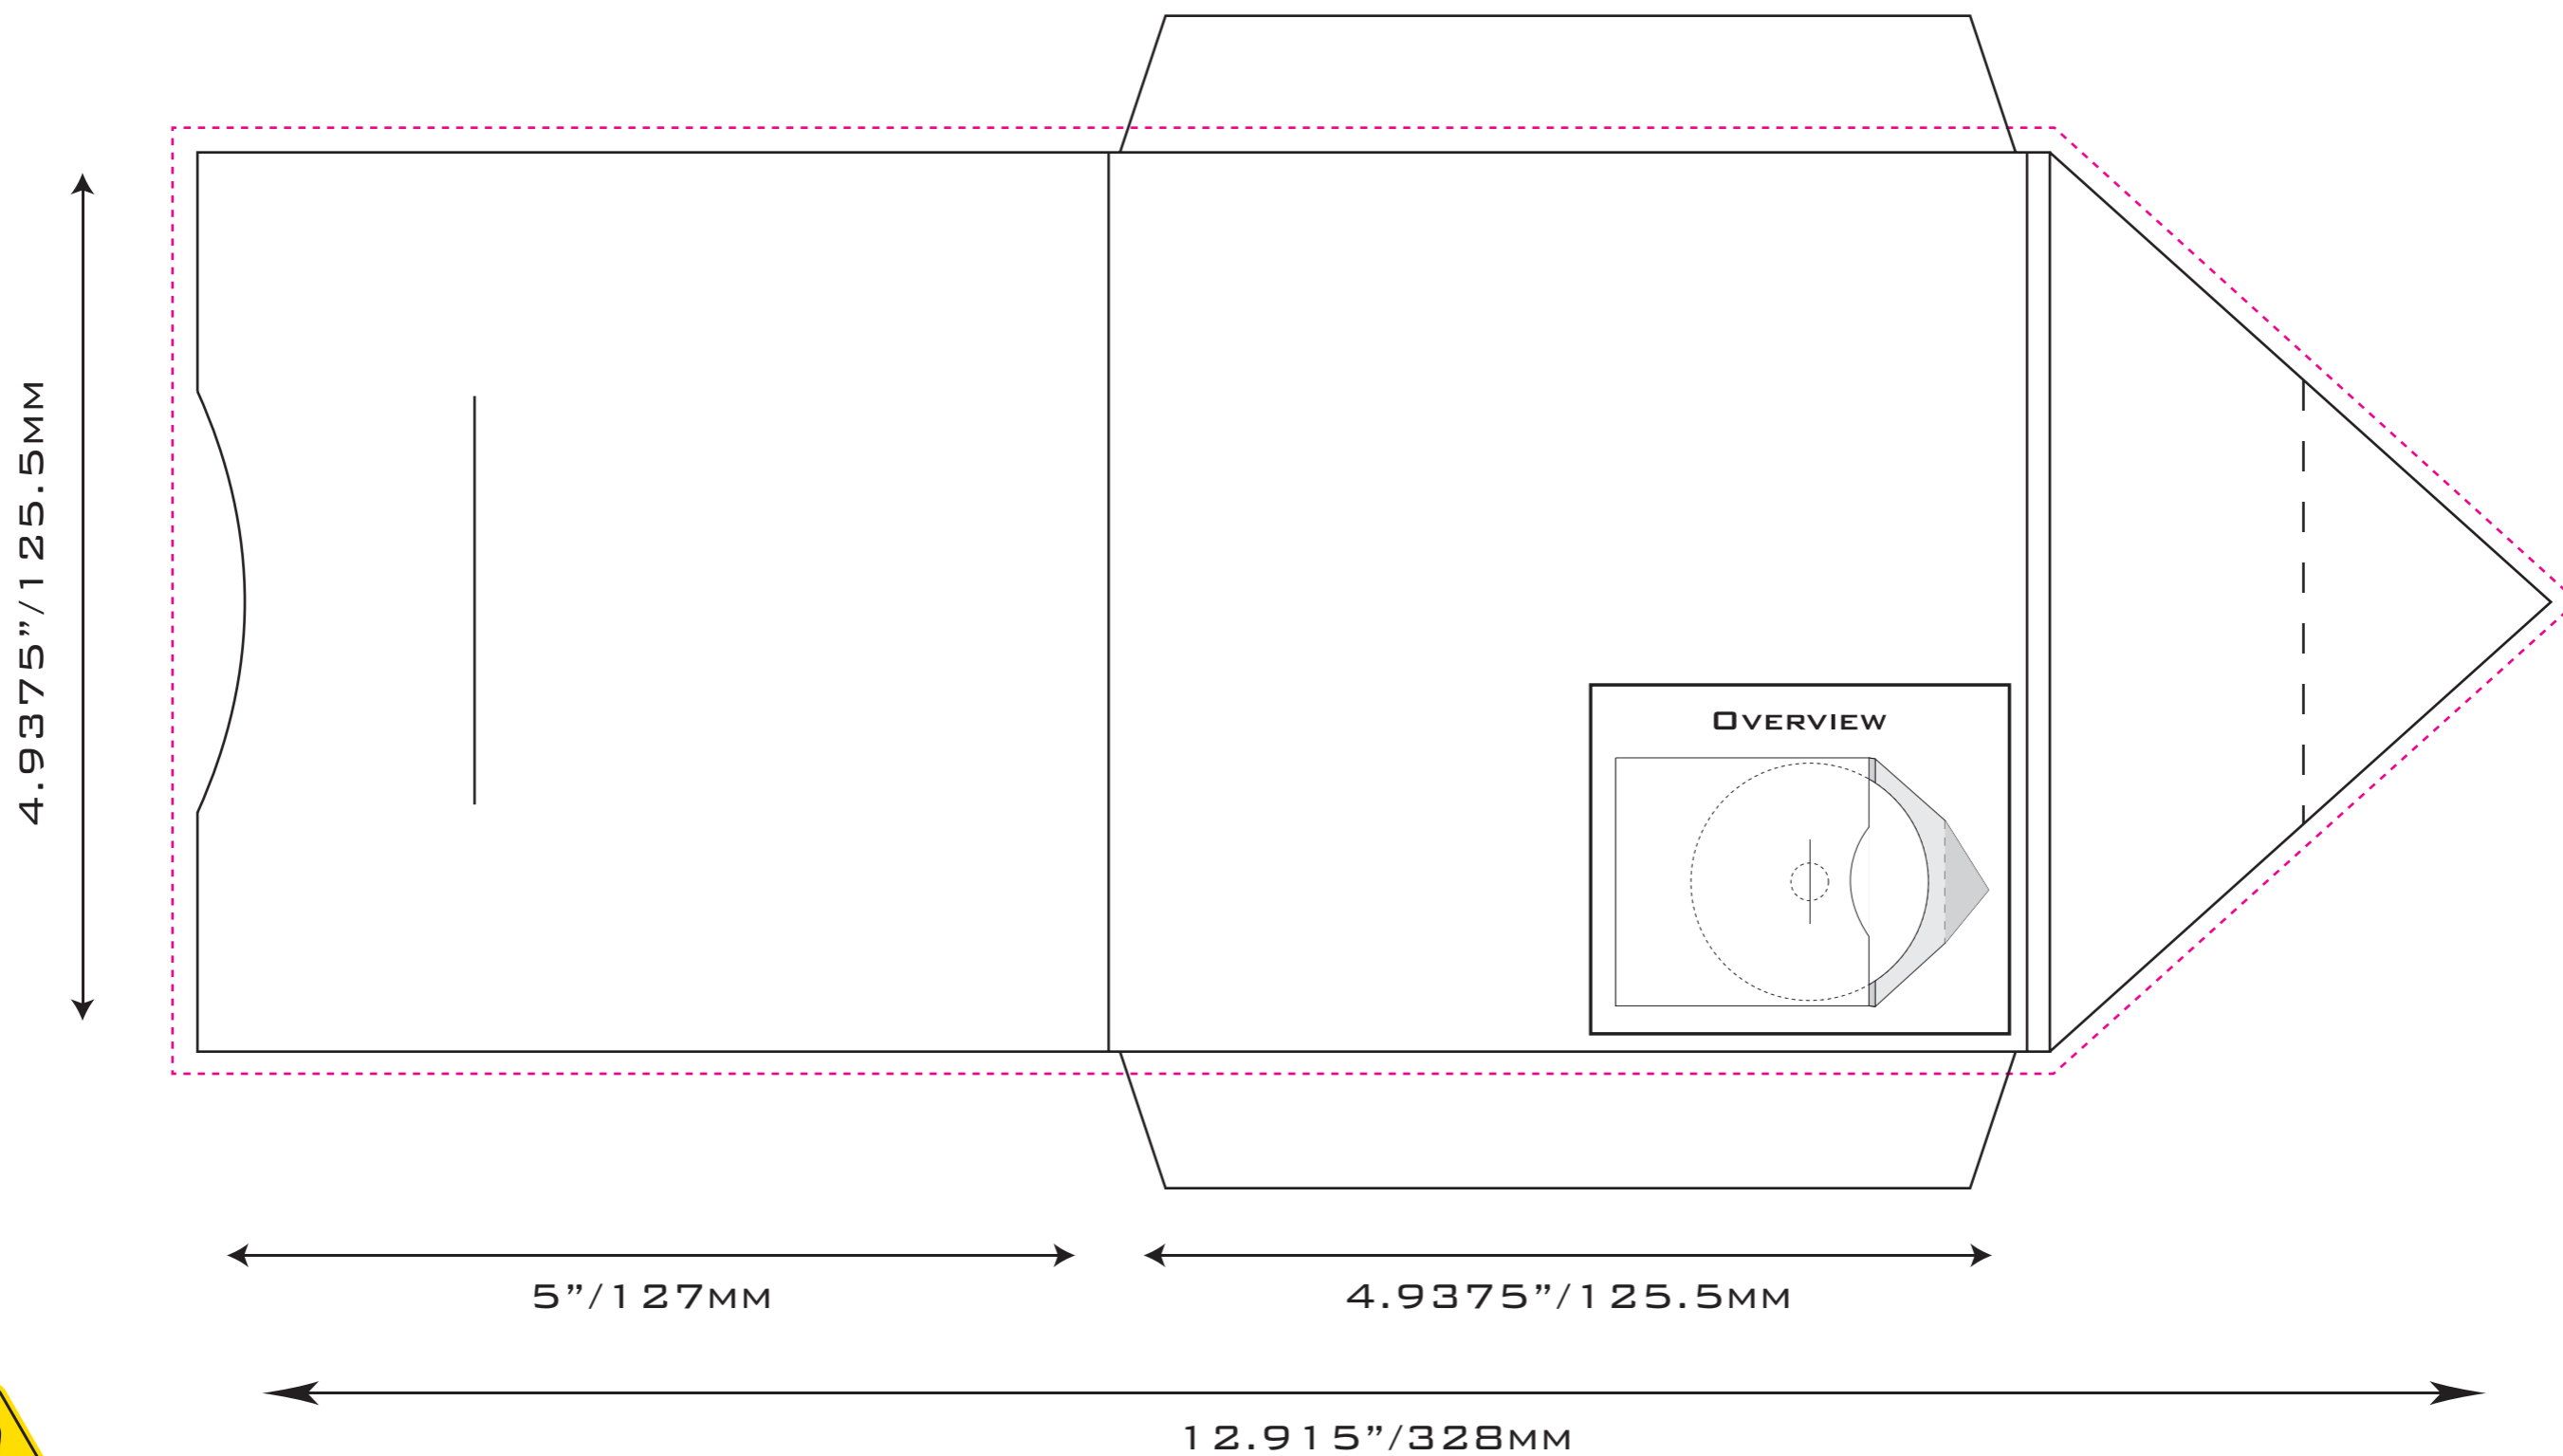

CD #121
TRIANGLE TUCK SLEEVE

***PLEASE NOTE:**

THIS TEMPLATE IS FULLY EDITABLE WHEN OPENED IN ADOBE ILLUSTRATOR. IF OPENING IN PHOTOSHOP MAKE SURE THE RESOLUTION IS SET TO 300. PLEASE KEEP THE TEMPLATE AS A SEPARATE LAYER. DO NOT EMBED THE TEMPLATE IN YOUR PHOTOSHOP FILE.

MINIMUM PAPER WEIGHT IS 15 POINT C1S. PLEASE PROVIDE A 1/8" BLEED.

PLEASE MAKE SURE ARTWORK/PRODUCT FALLS WITHIN THESE SPECS TO ENSURE COMPATIBILITY WITH OUR AUTOMATED ASSEMBLY EQUIPMENT. ADDITIONAL COSTS WILL BE INCURRED IF SUPPLIED MATERIAL IS NOT WITHIN SPEC