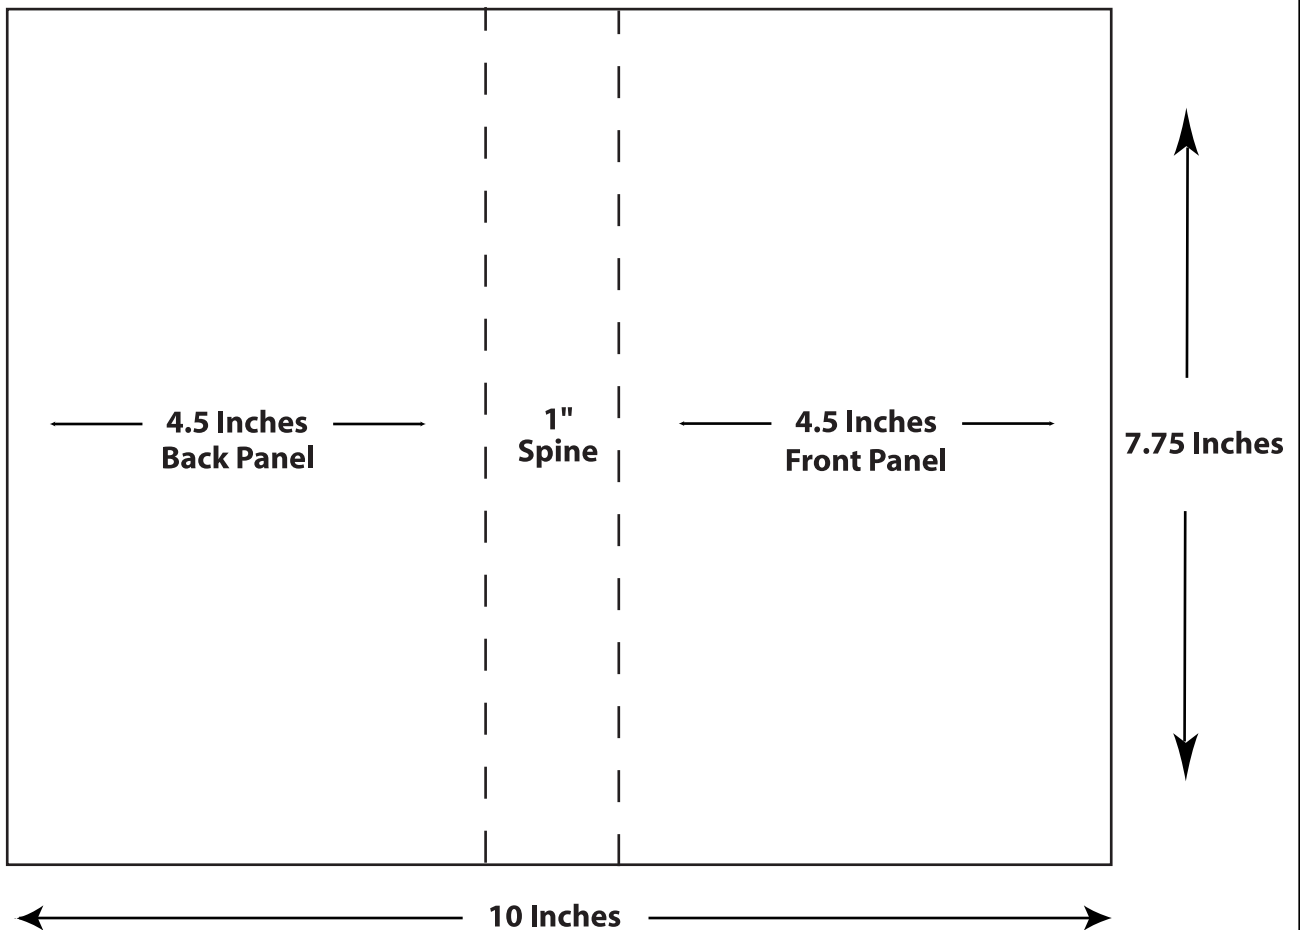

VHS FULL SLEEVE INSERT TEMPLATE

GREAT LAKES

MEDIA
TECHNOLOGY, INC.

WWW.GLMT.COM

PLEASE MAKE SURE PRODUCT FALLS WITHIN THESE SPECS.

IF THERE ARE ANY PROBLEMS OR CONCERNS

PLEASE CALL OUR PRE-PRESS DEPARTMENT

VHS FULL SLEEVE INSERT

NOTE: PLEASE PROVIDE A 1/8" BLEED