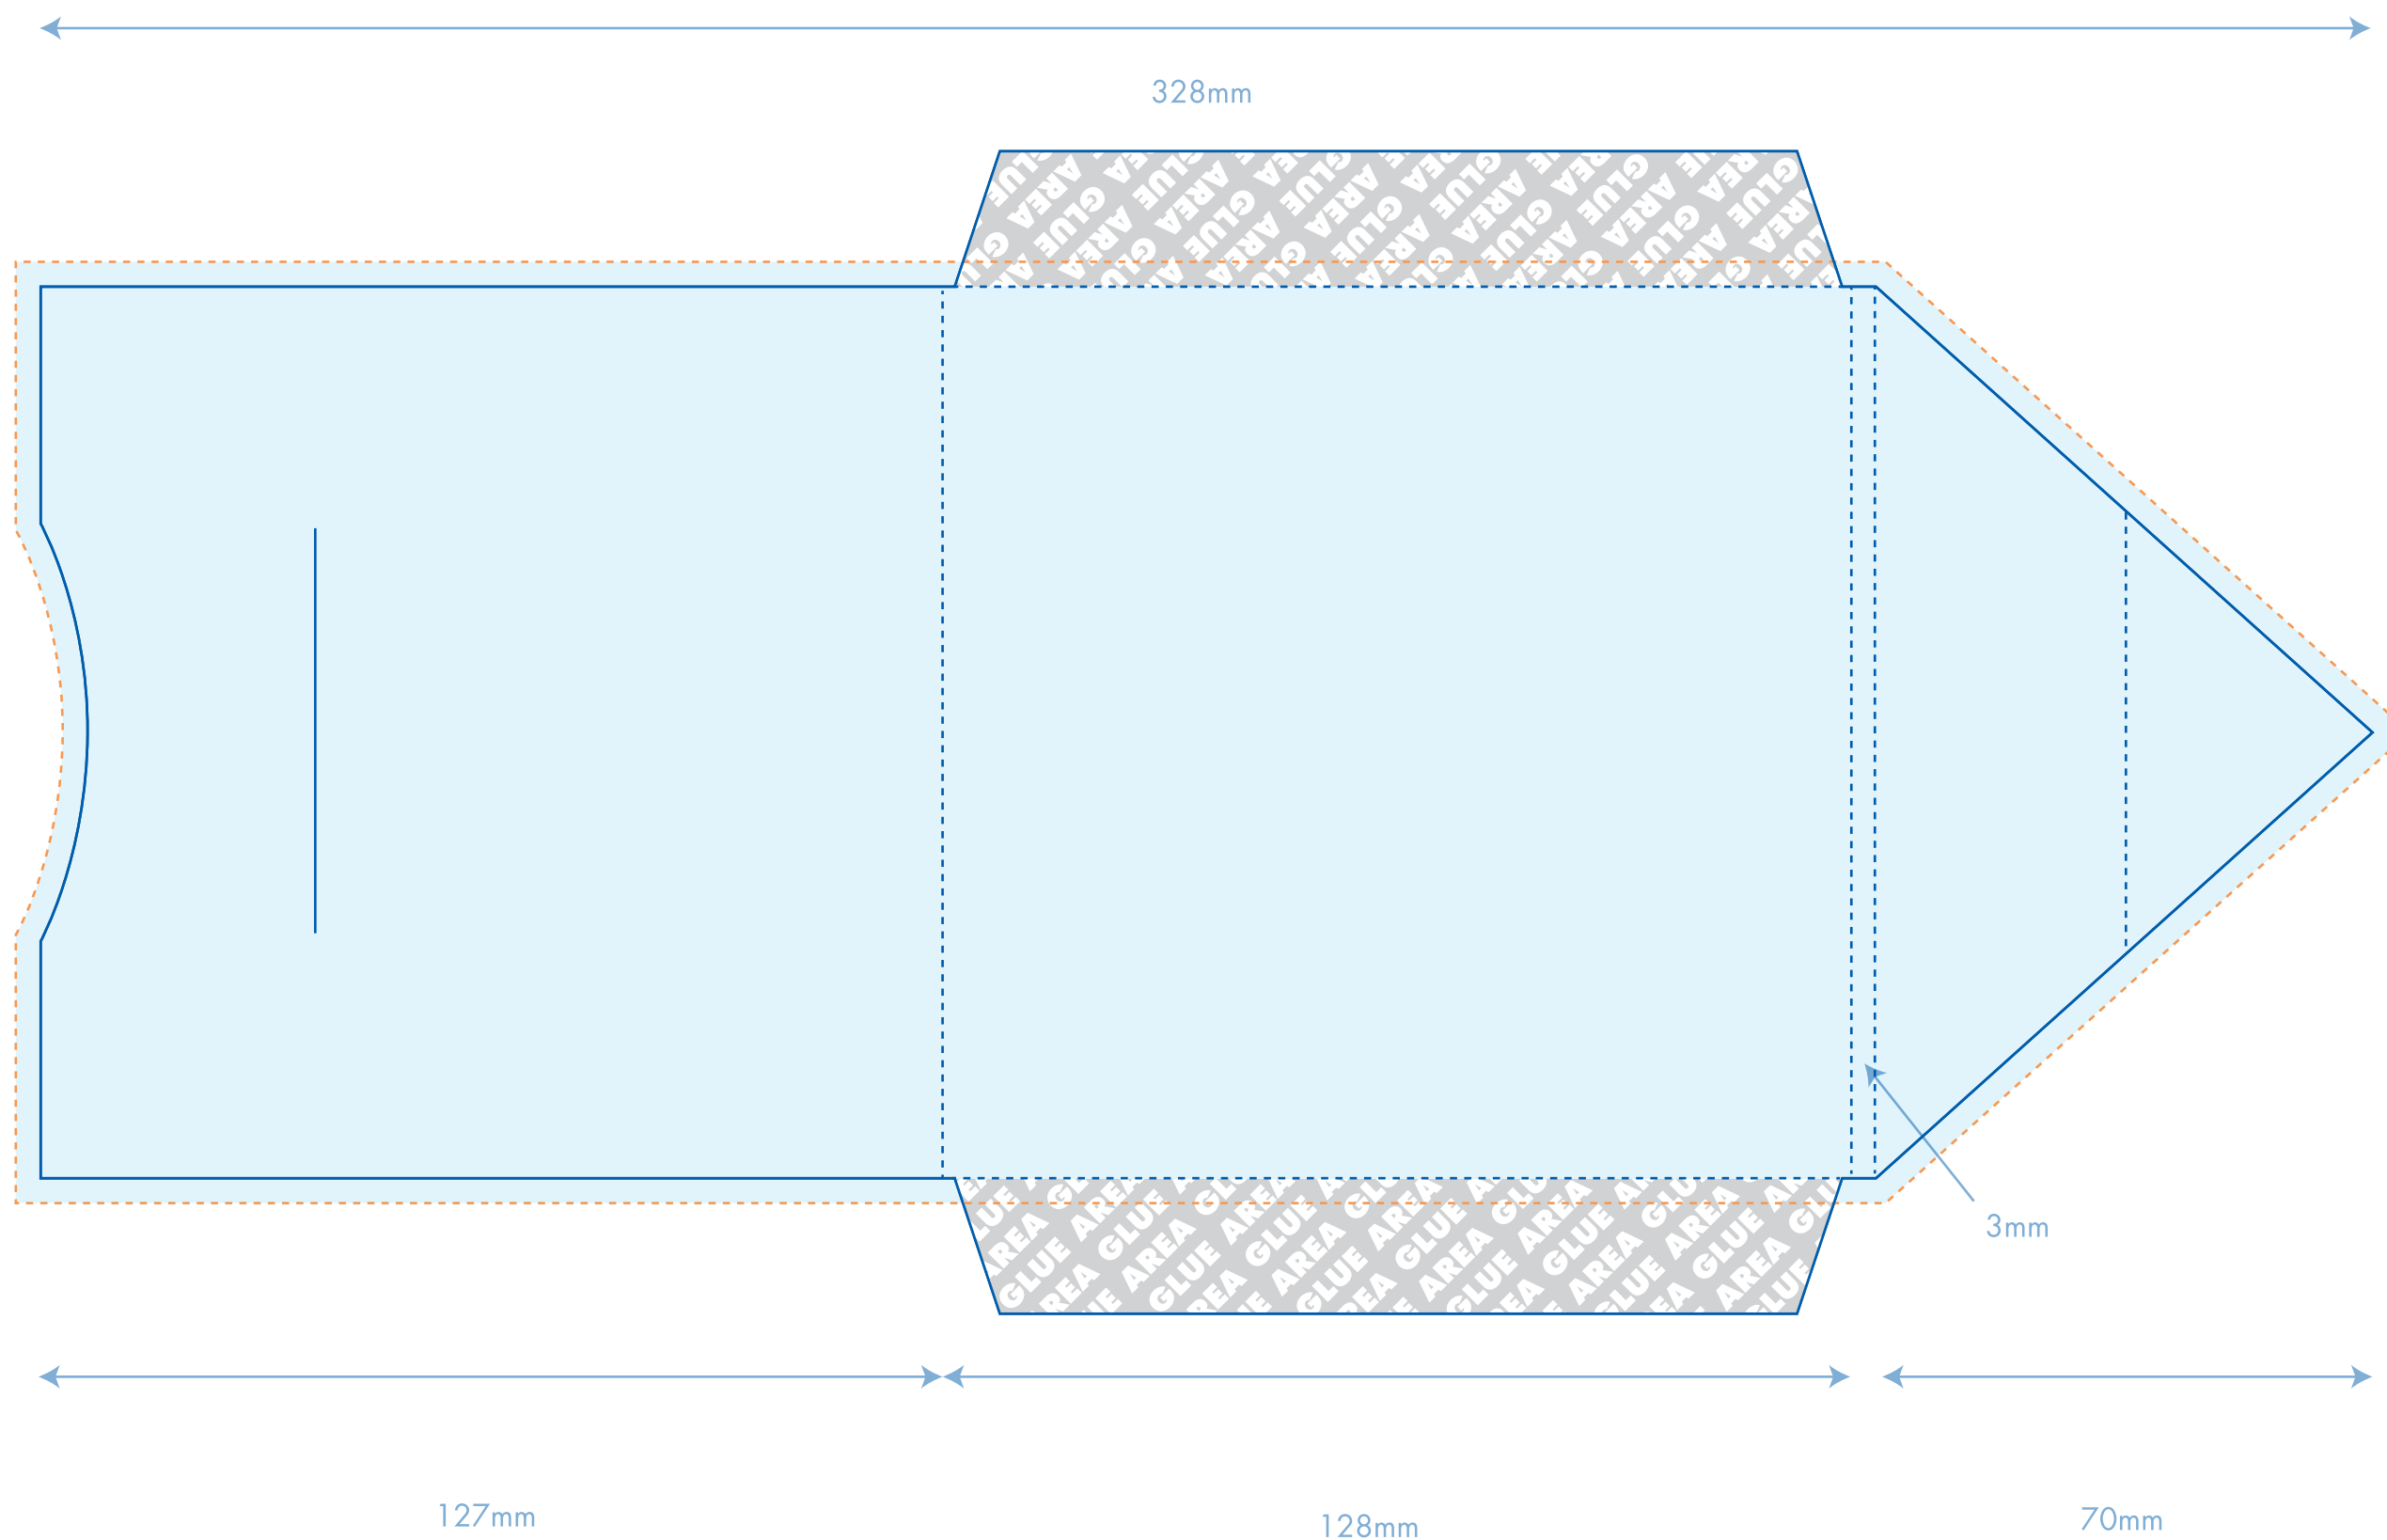

CD #121 Triangle Tuck Sleeve

GLMT.COM

Please keep your final artwork within the dark blue lines with a 3.5mm bleed to the orange dotted lines. Please keep in mind that the paper may shift slightly while printing and keep text and logos away from the cut lines.

This template is fully editable when opened in Adobe Illustrator.

If using this template in PhotoShop make sure the resolution is set to 300 when opening. Please keep this template on a separate layer and do not embed it in your art.

We have ecofriendly options available for you. Please ask us for more information.

Template #121
Triangle Tuck Sleeve

Finished Size:
126mm x 128mm

OVERVIEW