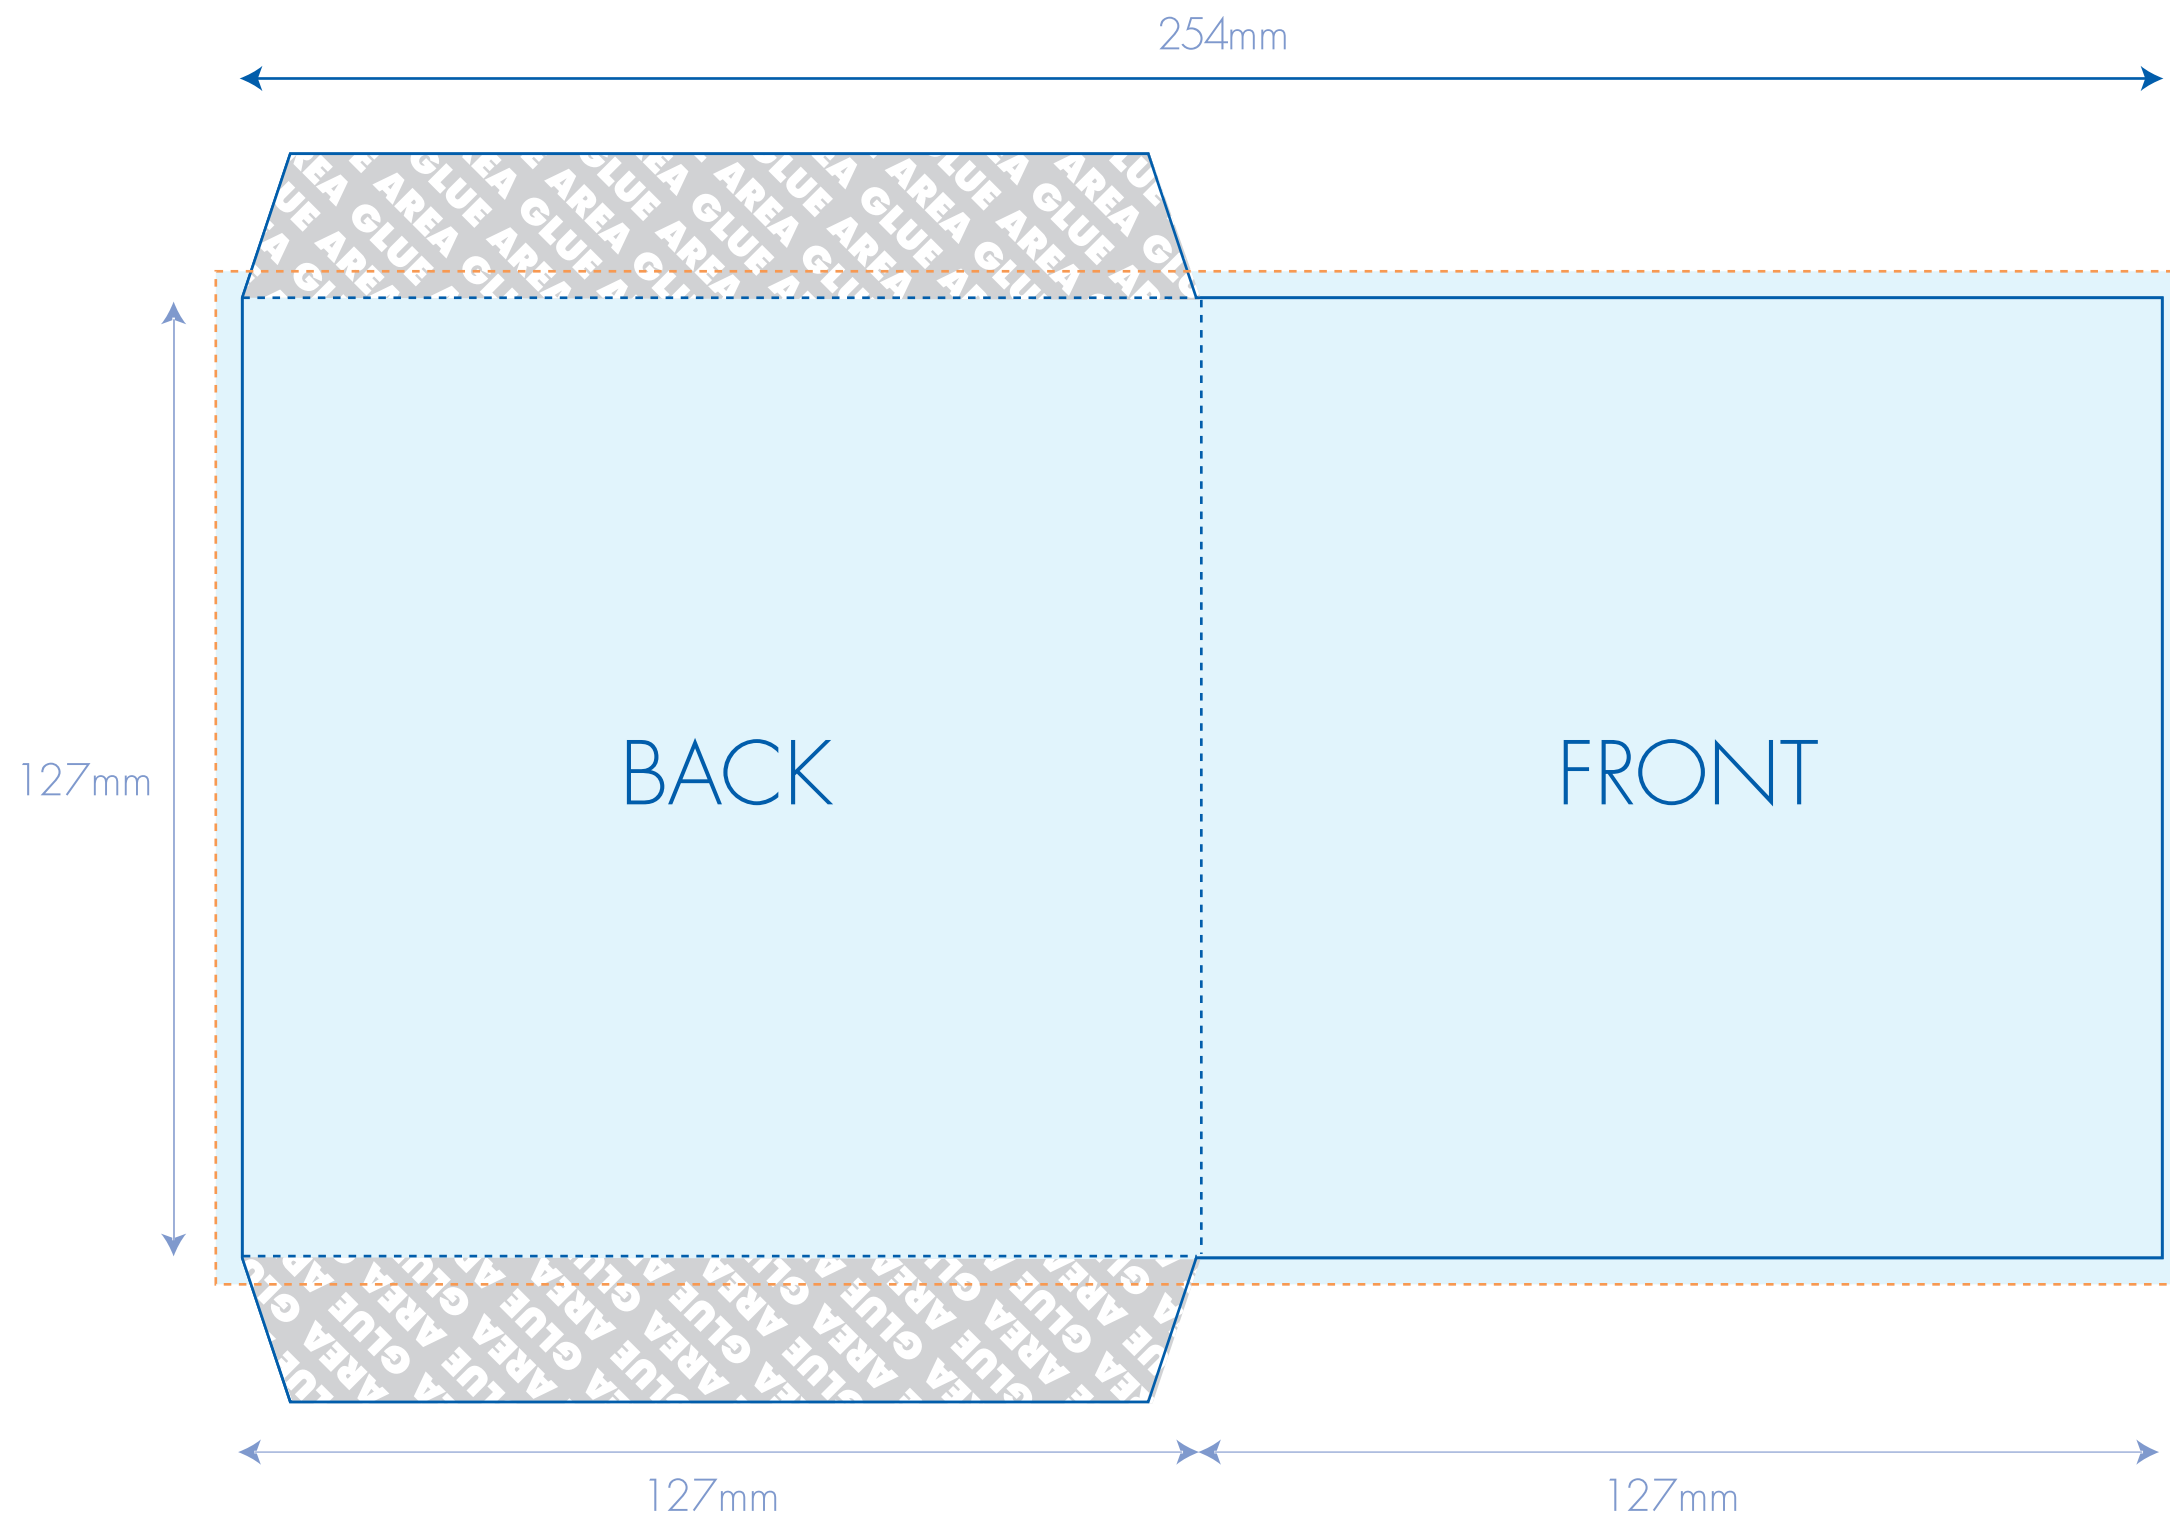

#125 Disc Sleeve

GLMT.COM

Please keep your final artwork within the dark blue lines with a 3.5mm bleed to the orange dotted lines. Please keep in mind that the paper may shift slightly while printing and keep text and logos away from the cut lines.

This template is fully editable when opened in Adobe Illustrator.

If using this template in PhotoShop make sure the resolution is set to 300 when opening. Please keep this template on a separate layer and do not embed it in your art.

- Cut Lines
- - - - - Fold Lines
- Have art bleed to here
- Printable Area

We have eco-friendly options available for you. Please ask.

Template #125
Disc Wallet

Finished Size:
127mm x 127mm