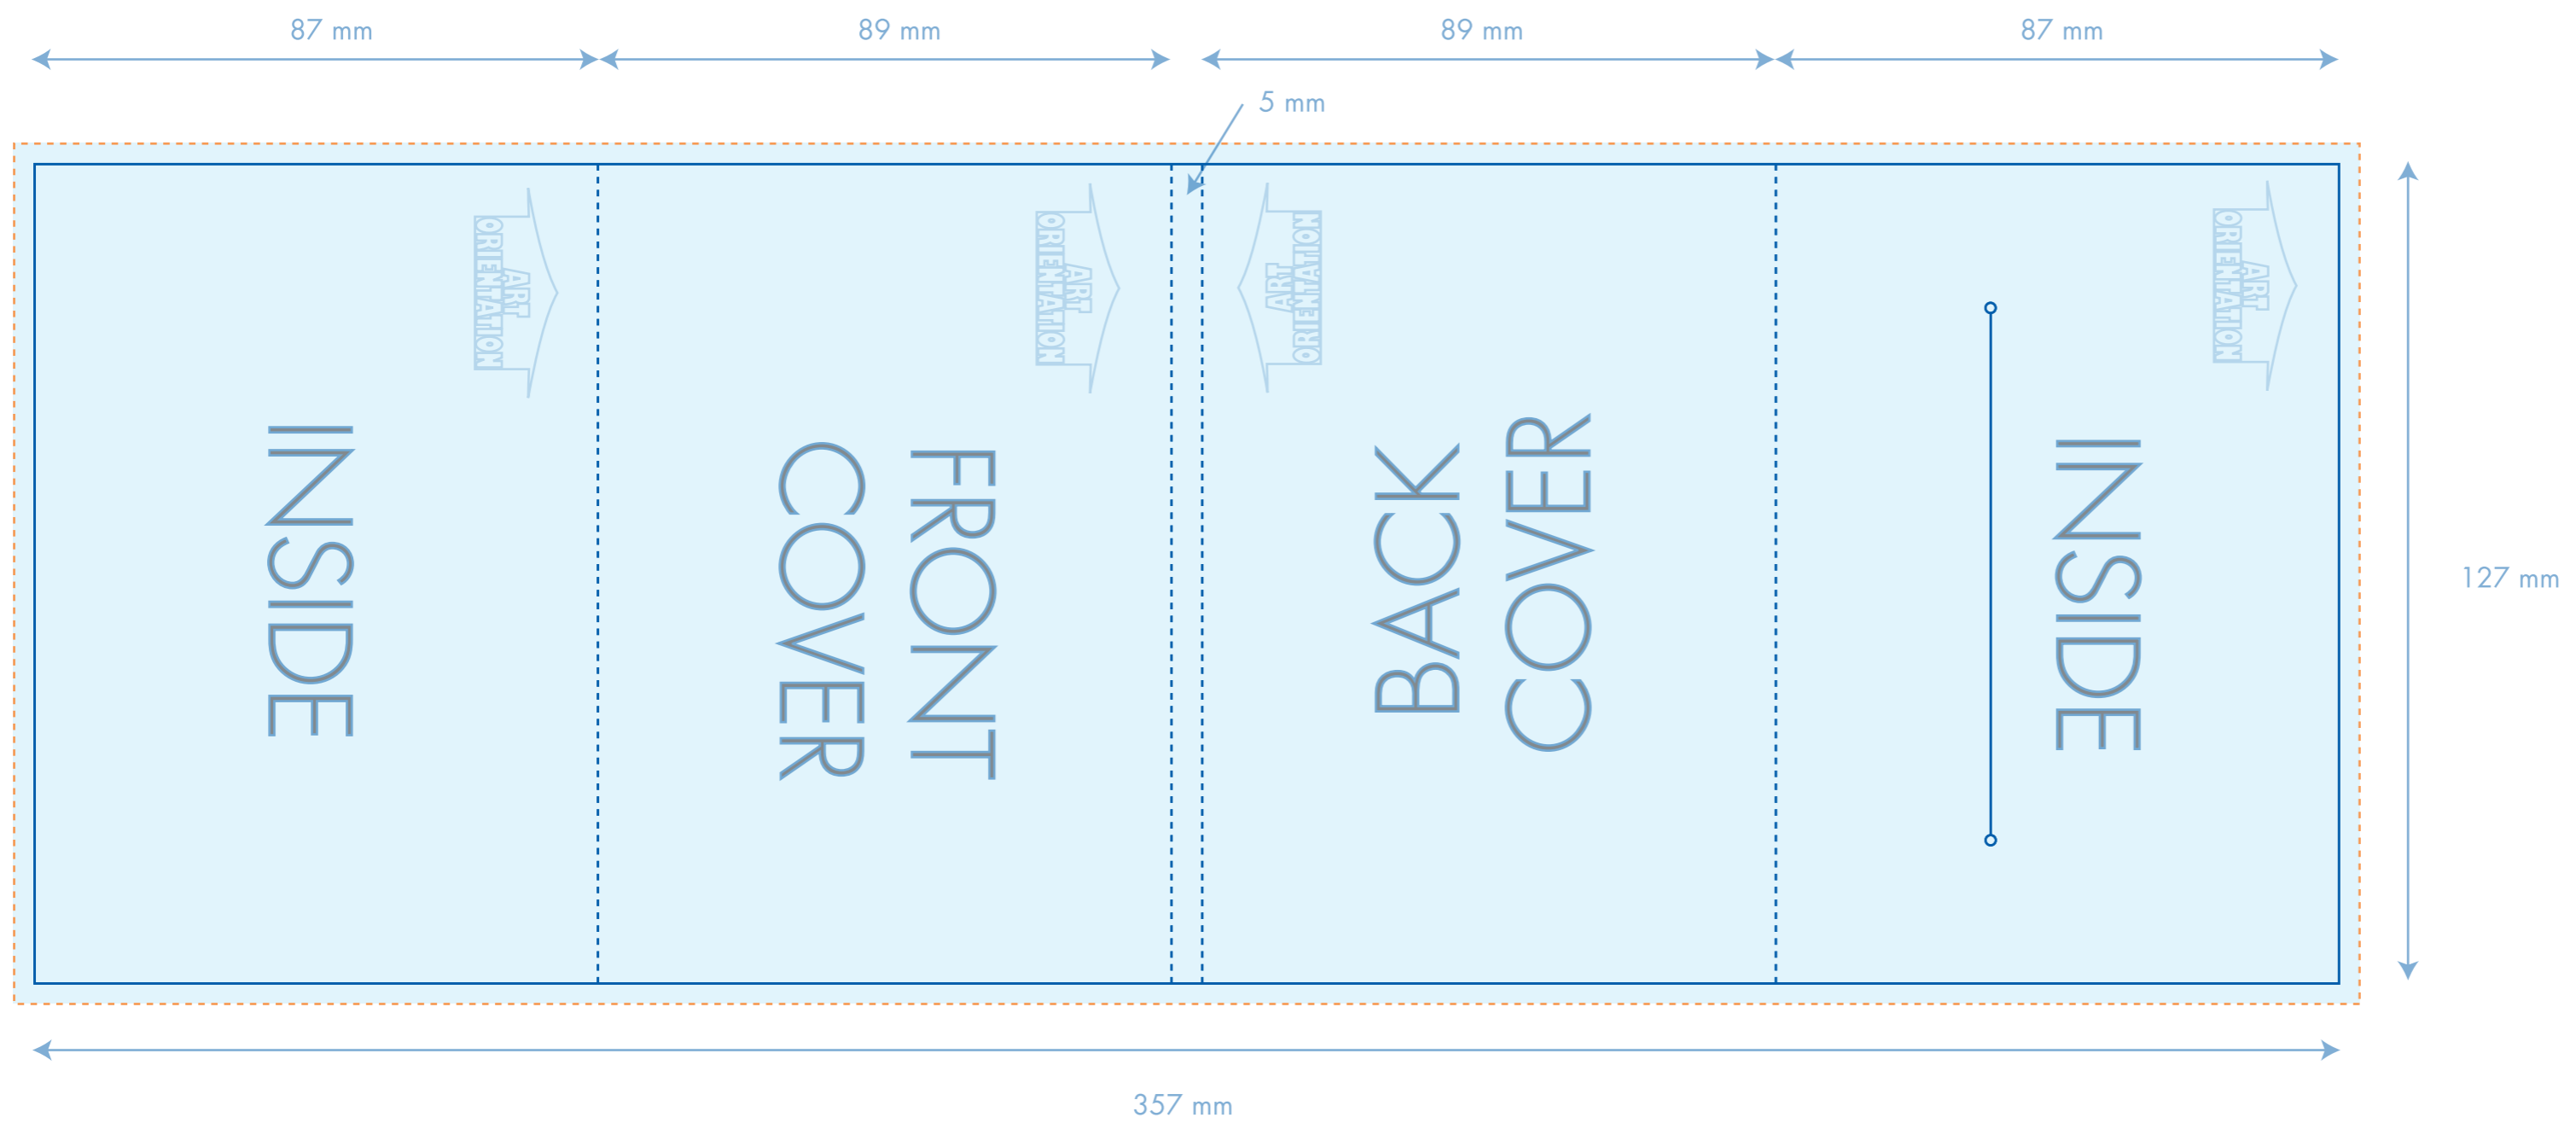

# #127 Mini CD Sleeve

GLMT.COM

Please keep your final artwork within the dark blue lines with a 3.5mm bleed to the orange dotted lines. Please keep in mind that the paper may shift slightly while printing and keep text and logos away from the cut lines.

This template is fully editable when opened in Adobe Illustrator.

If using this template in PhotoShop make sure the resolution is set to 300 when opening. Please keep this template on a separate layer and do not embed it in your art.

- Cut Lines
- Fold Lines
- Have art bleed to here
- Printable Area

We have eco-friendly options available for you. Please ask.

Template #127  
Mini CD Sleeve

Finished Size:  
127mm x 89mm

OVERVIEW