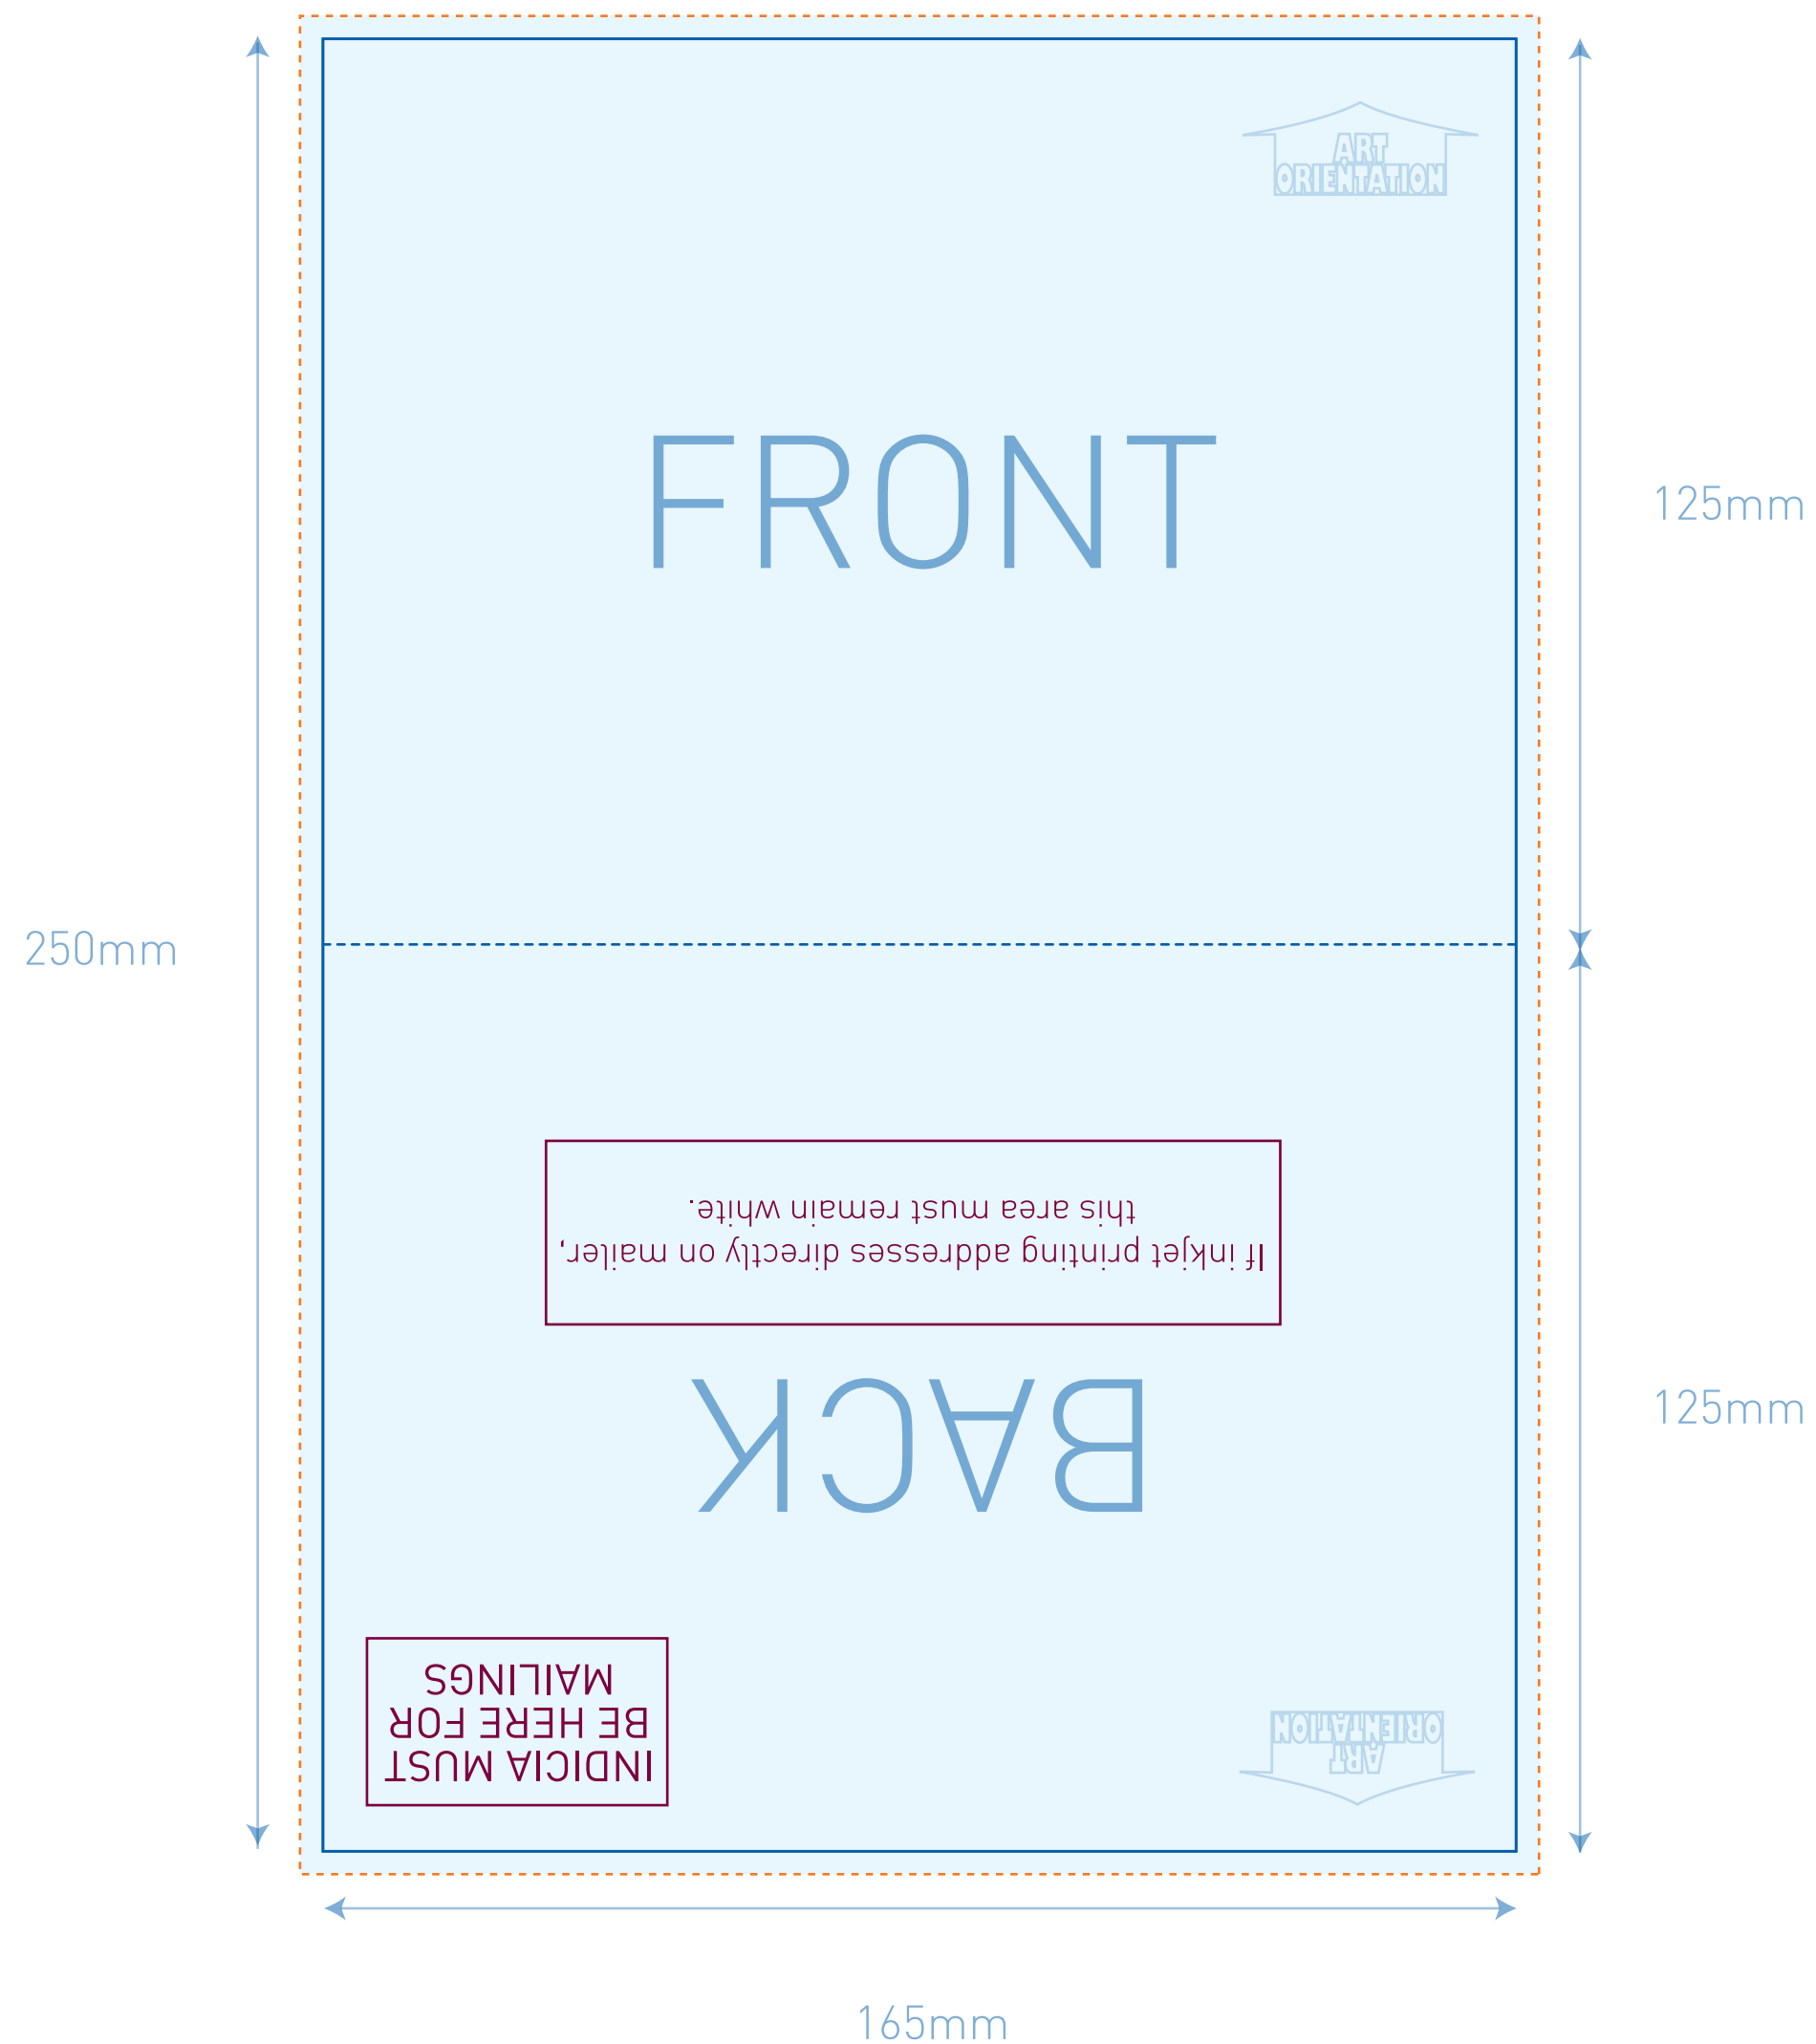

#144 MediaDirect Sleeve

GLMT.COM

Please keep your final artwork within the dark blue lines with a 3.5mm bleed to the orange dotted lines. Please keep in mind that the paper may shift slightly while printing and keep text and logos away from the cut lines.

This template is fully editable when opened in Adobe Illustrator.

If using this template in PhotoShop make sure the resolution is set to 300 when opening. Please keep this template on a separate layer and do not embed it in your art.

If supplying this piece, please contact us for paper requirements. We also require a pdf proof prior to production to ensure the piece is designed to spec and art is orientated properly

- Cut Lines
- Fold Lines
- Have art bleed to here
- Printable Area
- Mail friendly options. Anything supplied out of these specs may be subject to additional charges

We have eco-friendly options available for you. Please ask us for more information.

Template #144
MediaDirect Sleeve

Finished Size:
165mm x 125mm