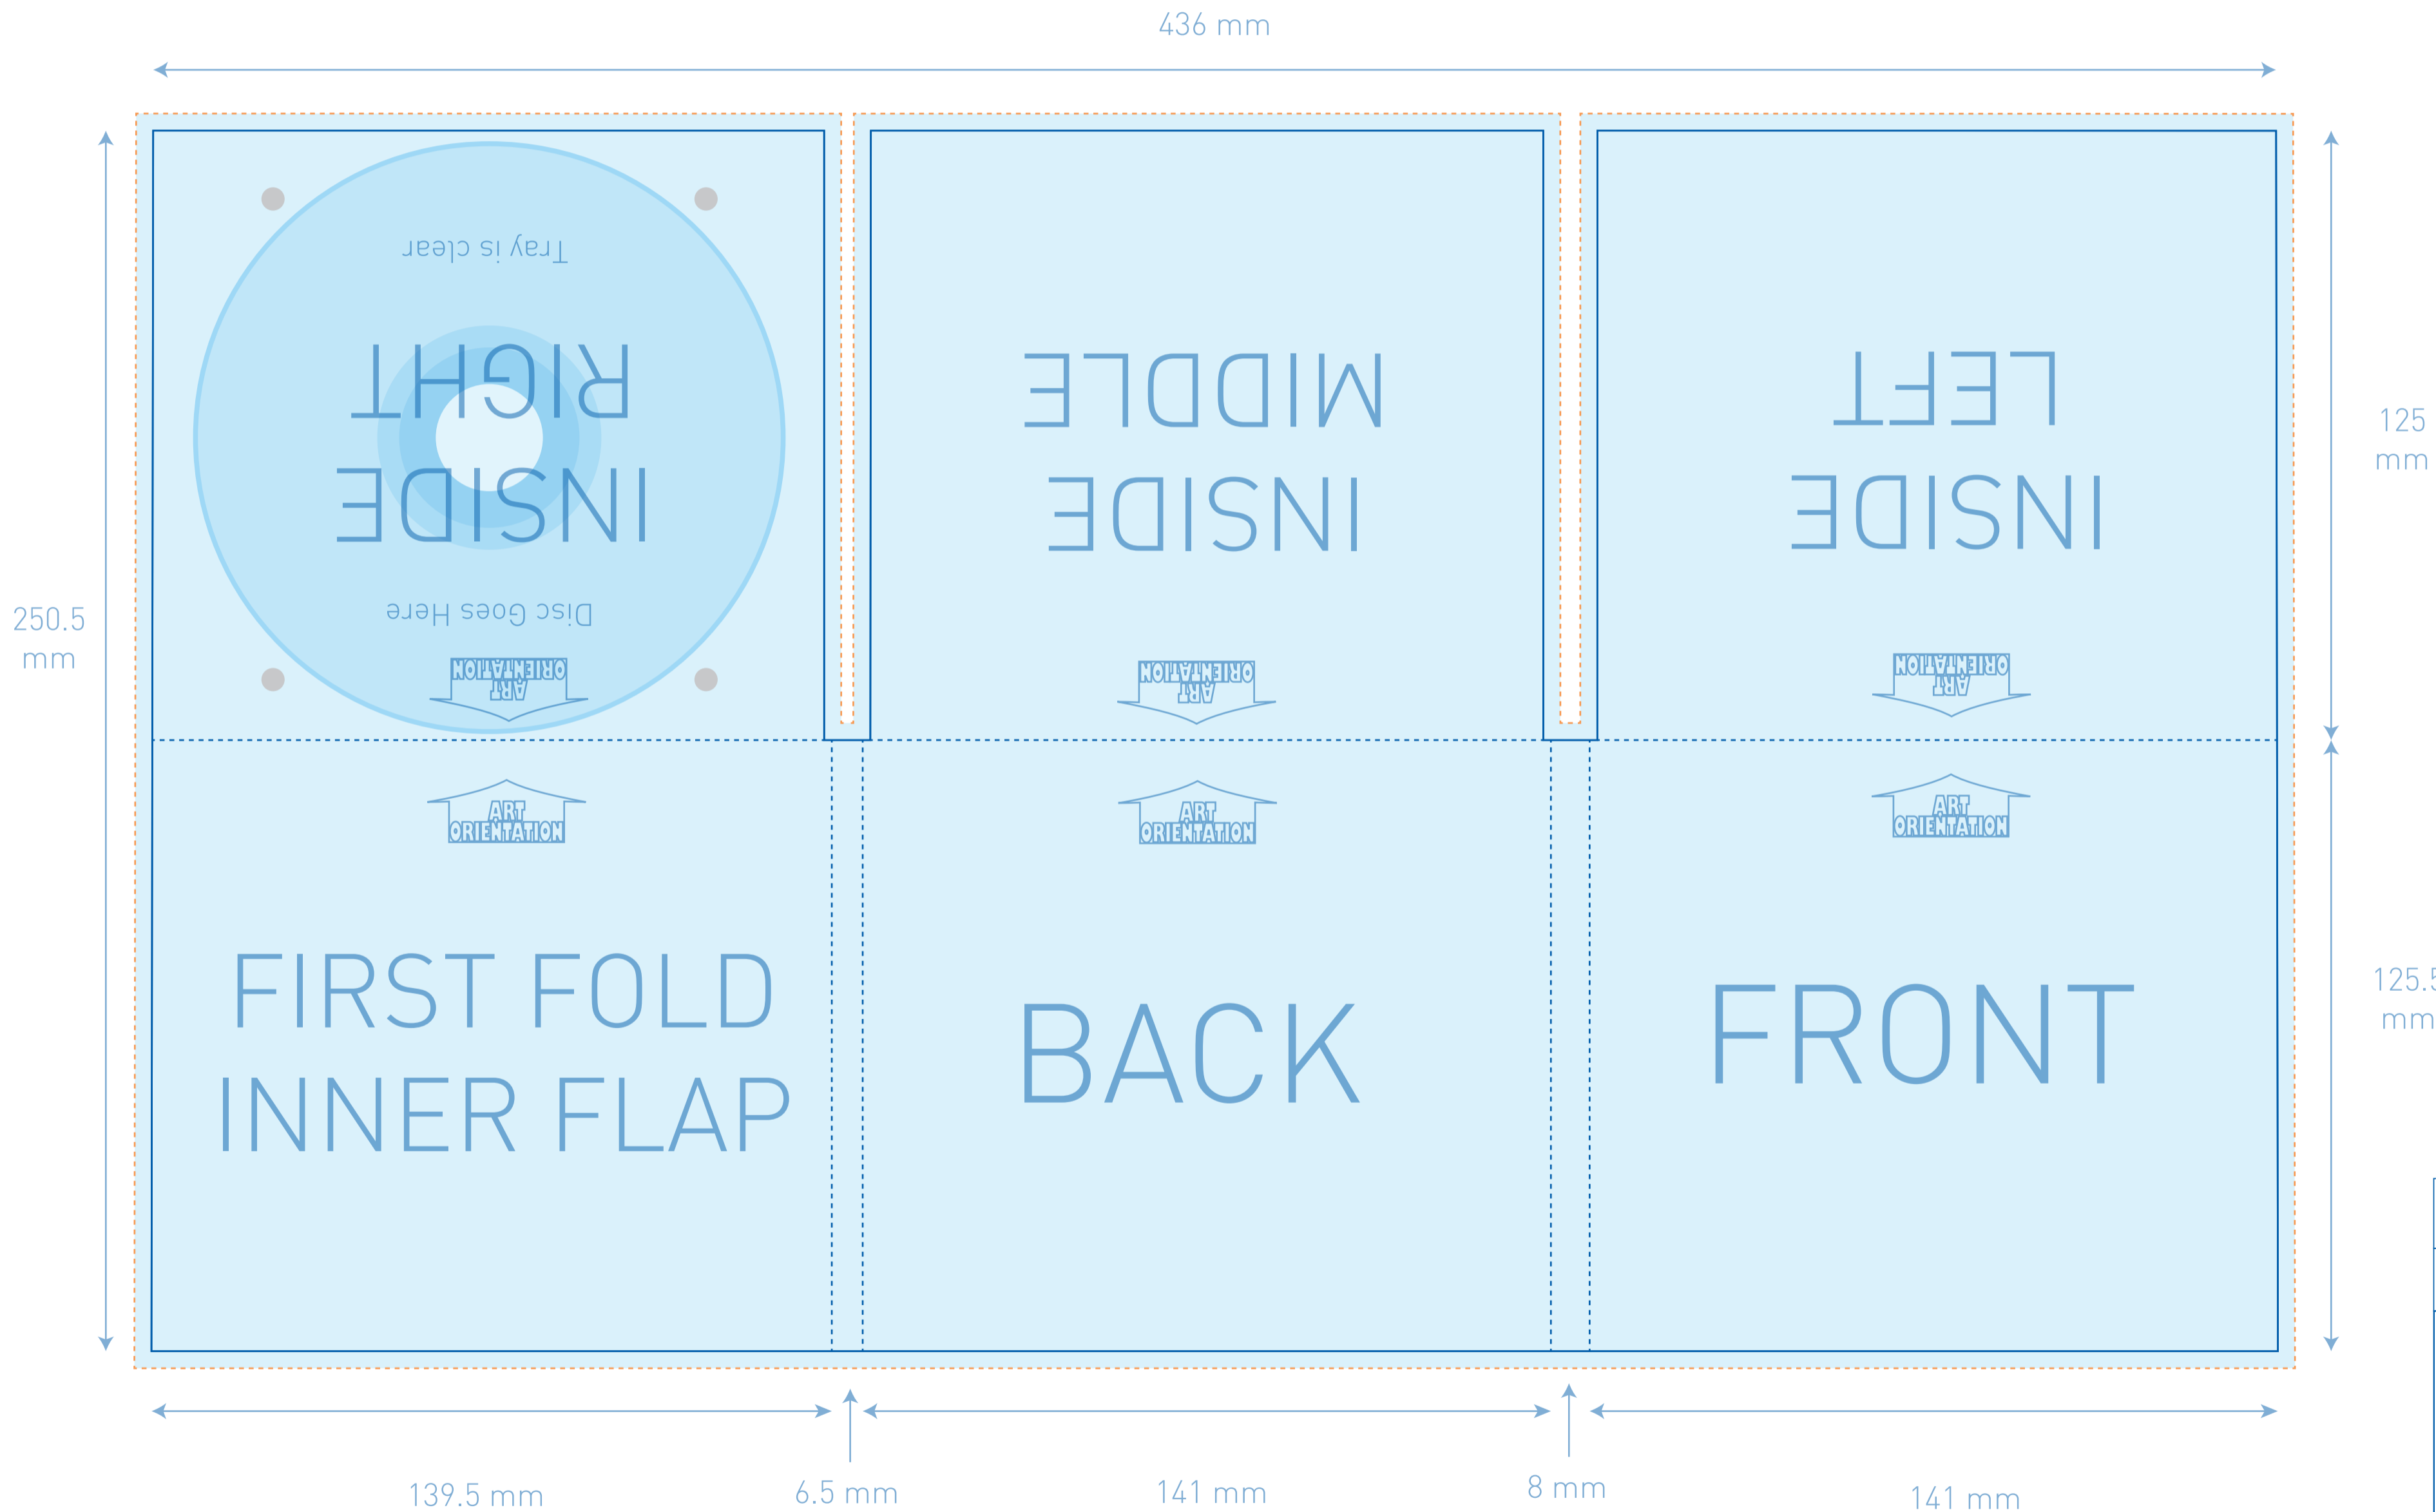

#510 Digistyle CD 6 Panel

GLMT.COM

Note: Optional disc tray placement on inside middle panel (inside right is the default).
Please indicate on your artwork if you are moving the disc placement.

Please keep your final artwork within the dark blue lines with a 3.5mm bleed to the orange dotted lines. Please keep in mind that the paper may shift slightly while printing and keep text and logos away from the cut lines.

This template is fully editable when opened in Adobe Illustrator.

If using this template in PhotoShop make sure the resolution is set to 300 when opening. Please keep this template on a separate layer and do not embed it in your art.

If supplying this piece, please contact us for paper requirements. We also require a pdf proof prior to production to ensure the piece is designed to spec and art is orientated properly.

125 mm

125.5 mm

- Cut Lines
- Fold Lines
- Have art bleed to here
- Printable Area
- Glue Dot

We have eco-friendly options available for you. Please ask us for more information.

Template #510
Digistyle CD 6 Panel
Finished Size:
141mm x 125mm x 8 mm