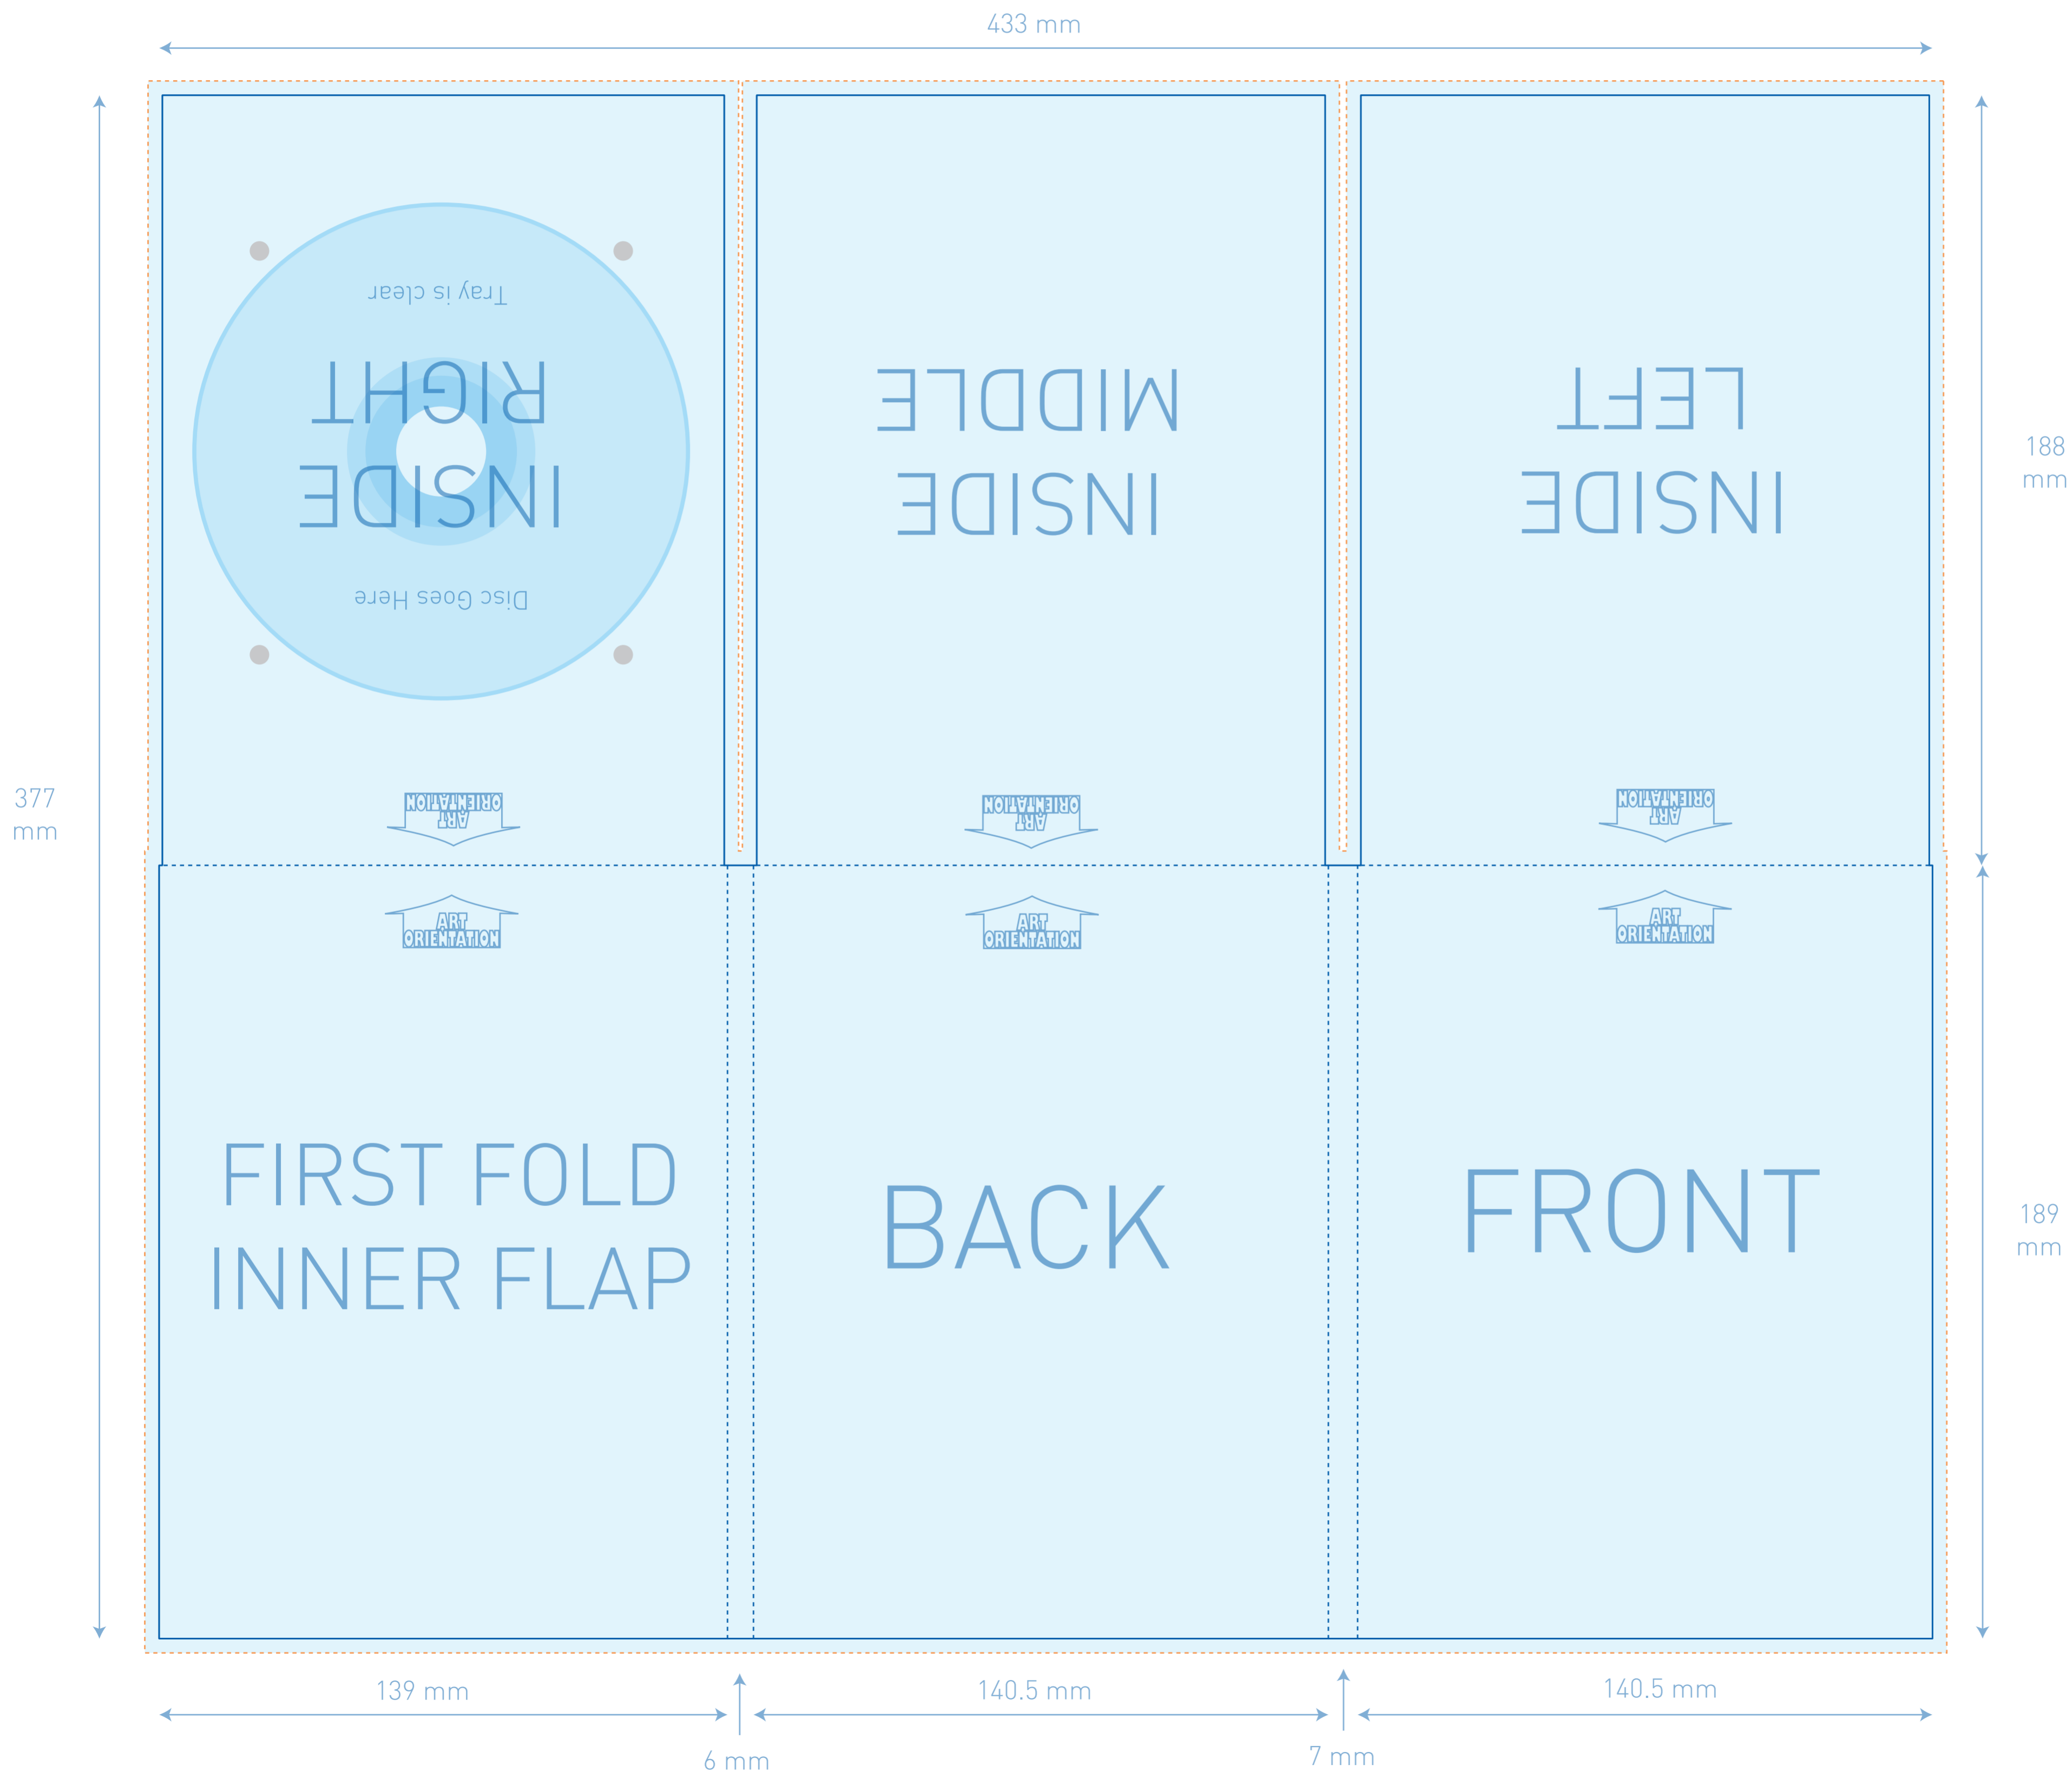

#539 Digistyle DVD 6 Panel

GLMT.COM

Note: Optional disc tray placement on inside middle panel (inside right is the default).
Please indicate on your artwork if you are moving the disc placement.

Please keep your final artwork within the dark blue lines with a 3.5mm bleed to the orange dotted lines. Please keep in mind that the paper may shift slightly while printing and keep text and logos away from the cut lines.

This template is fully editable when opened in Adobe Illustrator.

If using this template in PhotoShop make sure the resolution is set to 300 when opening. Please keep this template on a separate layer and do not embed it in your art.

If supplying this piece, please contact us for paper requirements. We also require a pdf proof prior to production to ensure the piece is designed to spec and art is orientated properly.

- Cut Lines
- Fold Lines
- Have art bleed to here
- Printable Area
- Glue Dot

We have eco-friendly options available for you. Please ask us for more information.

Template #539
DVD Digistyle 6 panel
Finished Size:
140.5mm x 189mm x 7mm